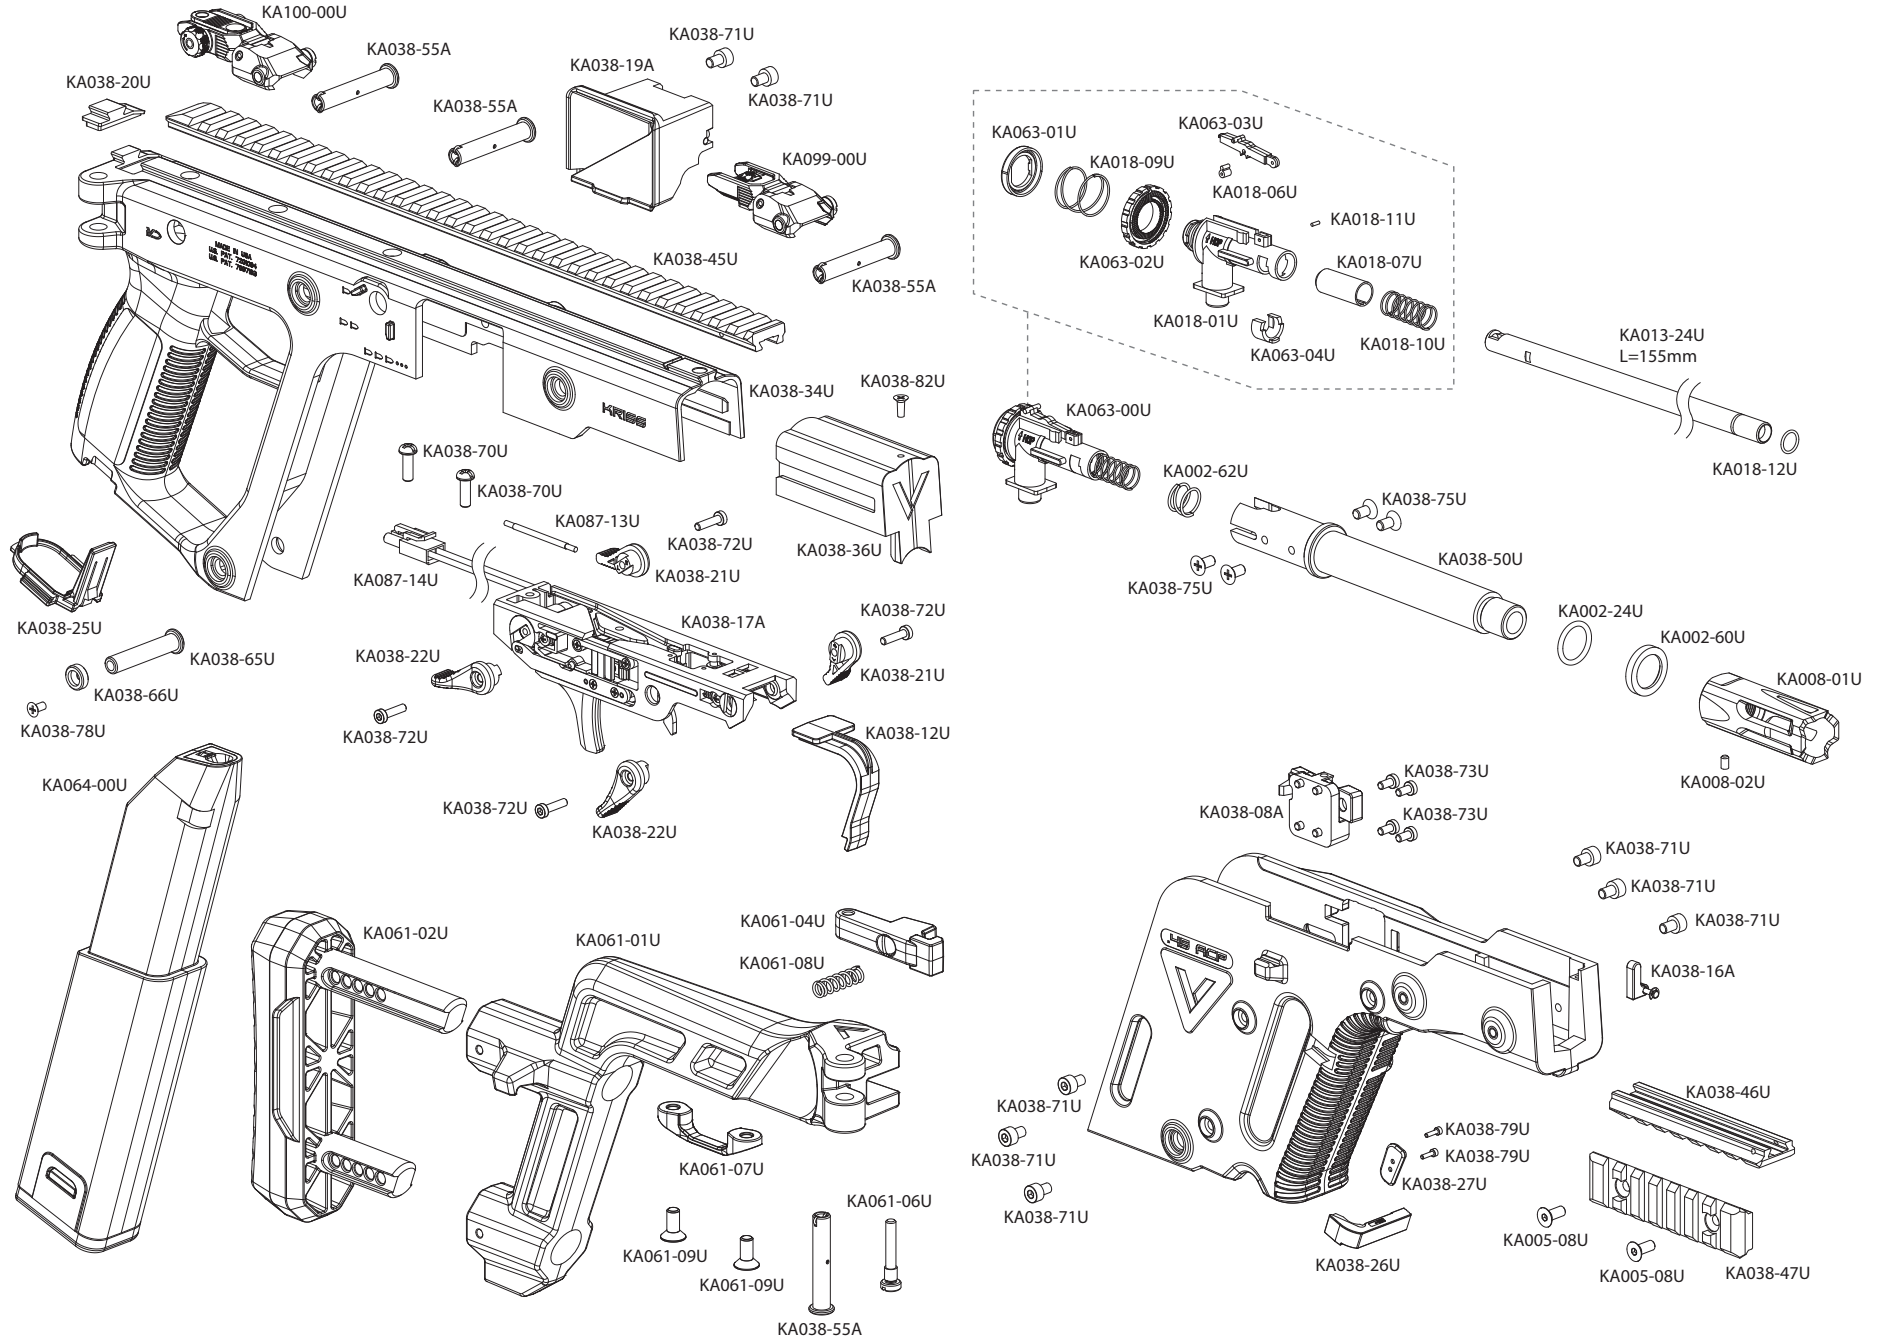

COMPONENTS DIAGRAM: KRISS VECTOR SMG

COMPONENTS DIAGRAM: KRISS VECTOR SMG GEARBOX

R.2020.02.21